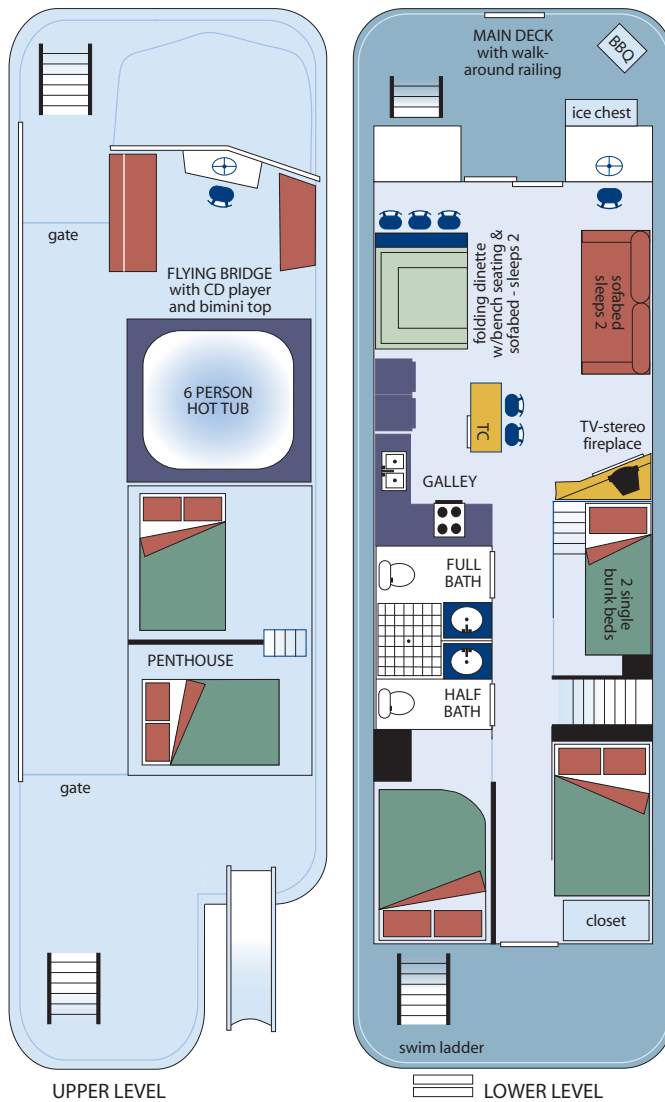

Mirage 14 Sleeper

AMENITIES

STATE ROOMS	3
LOFT ROOMS	2
BEDS AVAILABLE	6 DBL
ADDTL. BEDS AVAILABLE	2 SGL
BATHS	1.5
SATELLITE TRACKING TV	✓
ENTERTAINMENT CENTER WITH STEREO	✓
DVD PLAYER	✓
GAS FIREPLACE	✓
CENTRAL HEAT & AIR	✓
SWIM SLIDE	✓
HOT TUB CAPACITY	4
FLYING BRIDGE W/BIMINI TOP	✓
EXTENDED BIMINI TOP	✓
CD PLAYER UPPER LEVEL	✓
PENTHOUSE	✓
RANGE W/OVEN	✓
GAS BARBECUE	✓
REFRIGERATOR (2 PROPANE)	✓
165 QUART ICE CHEST	✓
MICROWAVE	✓
TOASTER	✓
BLENDER	✓
COFFEE MAKER	✓
TRASH COMPACTOR	✓
INVERTER	✓
GENERATOR	✓